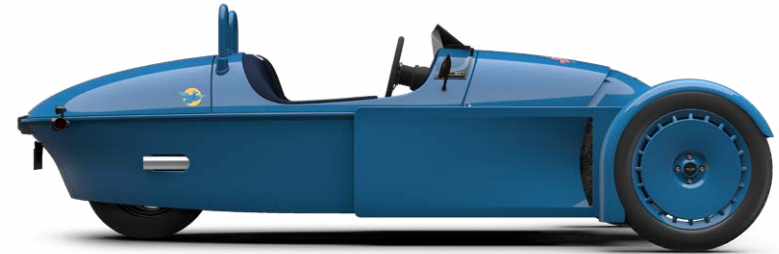

BLUEBIRD

ITEM - ACCESSORIES	FITMENT	PRICE (INC VAT)
Cockpit Accessory Rails - Black	S	-
Sideblade Accessory Rails - Black	Not Recommended	£245.00
Wind Deflectors - Clear	S	-
Exo Rear Rack - Black	Not Recommended	£1,295.00
Exo Side Racks, Pair - Black	Not Recommended	£695.00
Exo Side Rack Bungees - Black	Not Recommended	£125.00
Morgan x Malle Pannier - Left Side	Not Recommended	£595.00
Morgan x Malle Pannier - Right Side	Not Recommended	£595.00
Morgan Hard Shell Pannier - Black Mohair Finish - Left Side	Not Recommended	£1,295.00
Morgan Hard Shell Pannier - Black Mohair Finish - Right Side	Not Recommended	£1,295.00
Morgan Hard Shell Pannier - Black Mohair Finish - Pair	Not Recommended	£1,995.00
Morgan Hard Shell Pannier - Matched To Sideblade Colour - Left Side	Not Recommended	£1,295.00
Morgan Hard Shell Pannier - Matched To Sideblade Colour - Right Side	Not Recommended	£1,295.00
Morgan Hard Shell Pannier - Matched To Sideblade Colour - Pair	Not Recommended	£1,995.00

ITEM - ACCESSORIES	FITMENT	PRICE (INC VAT)
Paint Protection Film	O	£895.00
Tonneau Cover - Blue Mohair	O	£395.00

ITEM - AFTERMARKET	FITMENT	PRICE (INC VAT)
Tail Tidy	O	£412.50
Photographic Build Record	O	£675.00
Additional LED Driving Lights	Not Recommended	£695.00
Sports Exhaust System - Polished Tailpipe	O	£745.00

ITEM - SPECIAL ITEMS	FITMENT	PRICE (INC VAT)
Headlight Bowls Body Colour Painted	S	-
Cockpit Hoops Body Colour Painted	S	-
Gold Morgan Wings Badge	S	-
Bluebird Graphics Pack	S	-
Bluebird Enamel Badge	S	-
Machine Turned Dashboard	S	-
Use Of Bluebird IP	S	-