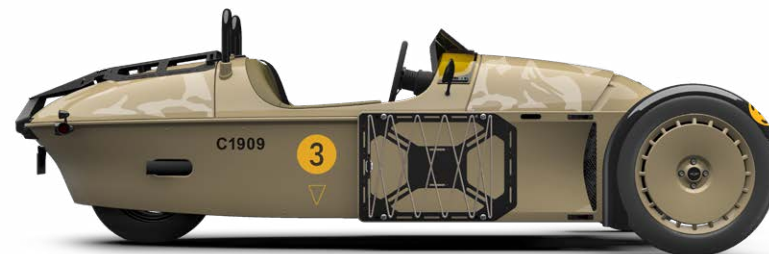

CHARLIE MIKE

ITEM - EXTERIOR FINISHES FITMENT PRICE (INC VAT)

ITEM - EXTERIOR FINISHES	FITMENT	PRICE (INC VAT)
Body Colour Cowl	S	-
Structural Casting - Dark Grey	S	-
Roll Hoops - Black	S	-
Mirrors - Black	S	-
Led Headlights	S	-
Carbon Composite Mud Guards - Black	S	-
Exhaust Tailpipe - Black	S	-

ITEM - INTERIOR TEXTILES FITMENT PRICE (INC VAT)

ITEM - INTERIOR TEXTILES	FITMENT	PRICE (INC VAT)
Technical Fabric - Khaki Sand	S	-
Plain Stitch Pleating	S	-
Heated Seats	O	£495.00
Matching Stitching	S	-
Rubber Floor Mat	S	-
Tunnel - Matched To Upholstery	S	-
Cockpit Inserts - Matched To Upholstery	O	£395.00

ITEM - COCKPIT FITMENT PRICE (INC VAT)

ITEM - COCKPIT	FITMENT	PRICE (INC VAT)
Body Colour Dashboard	S	-
Cockpit Embellishers - Anodised Black	S	-
Moto-Lita 14" Black/Black	S	-
Inner Body Finish - Matte Silver	S	-
Lockable Storage	O	£295.00
USB Charging Points	O	£95.00
Quad Lock Phone Mount	O	£245.00
Footwell Lights	O	£145.00
Cup Holder	O	£145.00
Footwell Heater	O	£795.00
Cat S5 Tracker	O	£705.00
Beeline Navigation Unit	O	£295.00
Morgan x Malle Seat Step Guard	O	£95.00
Cockpit Bungee Cords - Beige	O	£175.00