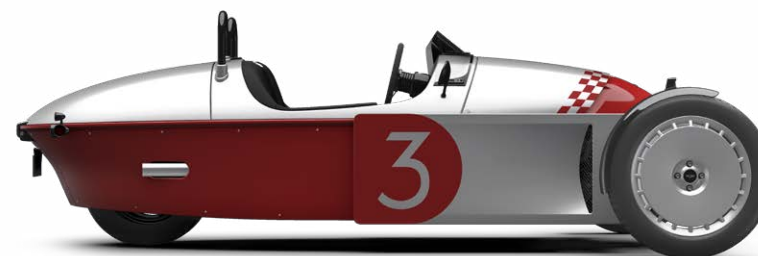

ITEM - ACCESSORIES	FITMENT	PRICE (INC VAT)
Cockpit Accessory Rails - Black	S	-
Sideblade Accessory Rails - Silver	Not Recommended	£245.00
Wind Deflectors - Clear	S	-
Exo Rear Rack - Black	Not Recommended	£1,295.00
Exo Side Racks, Pair - Black	Not Recommended	£695.00
Exo Side Rack Bungees - Black	Not Recommended	£125.00
Morgan x Malle Pannier - Left Side	Not Recommended	£595.00
Morgan x Malle Pannier - Right Side	Not Recommended	£595.00
Morgan Hard Shell Pannier - Black Mohair Finish - Left Side	Not Recommended	£1,295.00
Morgan Hard Shell Pannier - Black Mohair Finish - Right Side	Not Recommended	£1,295.00
Morgan Hard Shell Pannier - Black Mohair Finish - Pair	Not Recommended	£1,995.00
Morgan Hard Shell Pannier - Matched To Sideblade Colour - Left Side	Not Recommended	£1,295.00
Morgan Hard Shell Pannier - Matched To Sideblade Colour - Right Side	Not Recommended	£1,295.00
Morgan Hard Shell Pannier - Matched To Sideblade Colour - Pair	Not Recommended	£1,995.00

ITEM - ACCESSORIES	FITMENT	PRICE (INC VAT)
Paint Protection Film	O	£895.00
Tonneau Cover - Black Mohair	O	£395.00

ITEM - AFTERMARKET	FITMENT	PRICE (INC VAT)
Tail Tidy	O	£412.50
Photographic Build Record	O	£675.00
Additional LED Driving Lights	O	£695.00
Sports Exhaust System - Polished Tailpipe	O	£745.00

ITEM - SPECIAL ITEMS	FITMENT	PRICE (INC VAT)
Dashboard Graphic - Printed Vinyl, Lacquered Finish	S	-
Speedshop Painted Graphics Pack	S	-