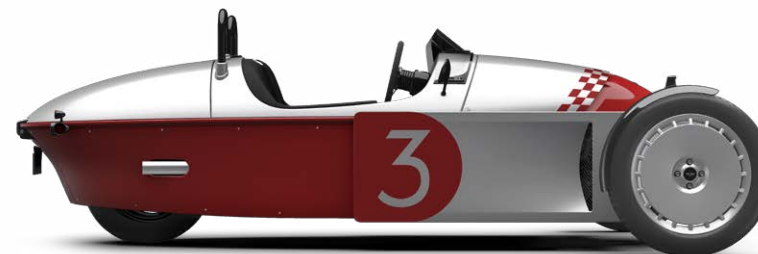

MODEL	LIST PRICE	VAT	LIST PRICE (INC VAT)	UK ON THE ROAD*
Pickersleigh Speedshop	£39,995.83	£7,999.17	£47,995.00	£49,165.00

* The UK On The Road Price includes; delivery to supplying dealer, pre-delivery inspection, number plates and fitting, fuel, first year Vehicle Excise Duty, first registration fee of £55 and courtesy check three months after delivery. These prices are correct at the time of writing, subject to change without notice. Delivery to supplying dealer may differ in some regions and be subject to additional charges. All pricing should be confirmed with the supplying dealer.

SWATCH	ITEM	FITMENT	PRICE (INC VAT)
	Body Colour - Special Metallic Colour - Gloss	S	-
	Cowl Colour - Sport Red - Gloss	S	-
	Wheel Colour - Silver Gloss Metallic	S	-
	Interior Textile - Grained Mariner Leather - Black	S	-
	Dashboard Colour - Matched to Body Colour	S	-
	Wind Deflectors - Clear Tint	S	-