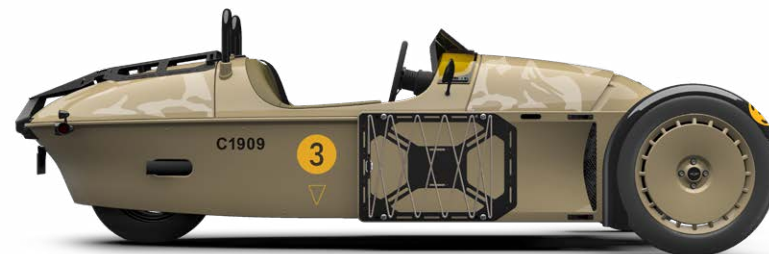

CHARLIE MIKE

MODEL	LIST PRICE	VAT	LIST PRICE (INC VAT)	UK ON THE ROAD*
Charlie Mike	£43,329.17	£8,665.83	£51,995.00	£53,165.00

* The UK On The Road Price includes; delivery to supplying dealer, pre-delivery inspection, number plates and fitting, fuel, first year Vehicle Excise Duty, first registration fee of £55 and courtesy check three months after delivery. These prices are correct at the time of writing, subject to change without notice. Delivery to supplying dealer may differ in some regions and be subject to additional charges. All pricing should be confirmed with the supplying dealer.

SWATCH	ITEM	FITMENT	PRICE (INC VAT)
	Body Colour - Special Solid Colour - Gloss	S	-
	Cowl Colour - Matched to Body Colour	S	-
	Wheel Colour - Matched to Body Colour	S	-
	Interior Textile - Technical Fabric - Khaki Sand	S	-
	Dashboard Colour - Matched to Body Colour	S	-
	Wind Deflectors - Yellow Tint	S	-