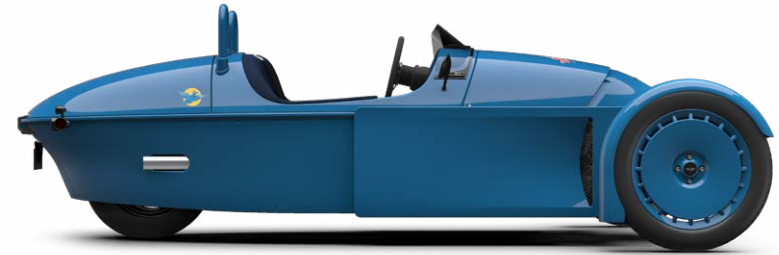

BLUEBIRD

MODEL	LIST PRICE	VAT	LIST PRICE (INC VAT)	UK ON THE ROAD*
The Bluebird	£43,329.17	£8,665.83	£51,995.00	£53,165.00

* The UK On The Road Price includes; delivery to supplying dealer, pre-delivery inspection, number plates and fitting, fuel, first year Vehicle Excise Duty, first registration fee of £55 and courtesy check three months after delivery. These prices are correct at the time of writing, subject to change without notice. Delivery to supplying dealer may differ in some regions and be subject to additional charges. All pricing should be confirmed with the supplying dealer.

SWATCH	ITEM	FITMENT	PRICE (INC VAT)
	Body Colour - Special Solid Colour - Gloss	S	-
	Cowl Colour - Matched to Body Colour	S	-
	Wheel Colour - Matched to Body Colour	S	-
	Interior Textile - Blue Typhoon Leather	S	-
	Dashboard Colour - Machine Turned	S	-
	Wind Deflectors - Clear Tint	S	-