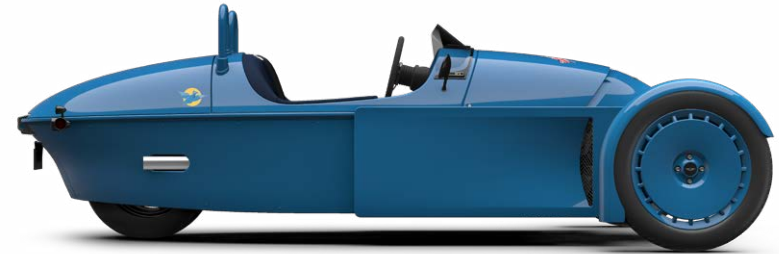

BLUEBIRD

ITEM - EXTERIOR FINISHES FITMENT PRICE (INC VAT)

Body Colour Cowl	S	-
Structural Casting - Silver	S	-
Roll Hoops - Body Colour Painted	S	-
Mirrors - Black	S	-
LED Headlights	S	-
Carbon Composite Mud Guards - Body Colour	S	-

ITEM - INTERIOR TEXTILES FITMENT PRICE (INC VAT)

Blue Typhoon Leather	S	-
Plain Stitch Pleating	S	-
Backrest Embroidery - Morgan Wings Logo	S	-
Heated Seats	O	£495.00
Matching Stitching	S	-
Matching Cockpit Inserts	O	£395.00
Rubber Floor Mat	O	£195.00
Tunnel - Matched to Upholstery	S	-

ITEM - COCKPIT FITMENT PRICE (INC VAT)

Cockpit Embellishers - Anodised Silver	S	-
Moto-Lita 14" Black/Silver	S	-
Inner Body Finish - Matte Silver	S	-
Lockable Storage	O	£295.00
USB Charging Points	O	£95.00
Quad Lock Phone Mount	O	£245.00
Footwell Lights	O	£145.00
Cup Holder	O	£145.00
Footwell Heater	O	£795.00
Cat S5 Tracker	O	£705.00
Beeline Navigation Unit	O	£295.00
Morgan x Malle Seat Step Guard	O	£95.00
Cockpit Bungee Cords - Black	O	£175.00