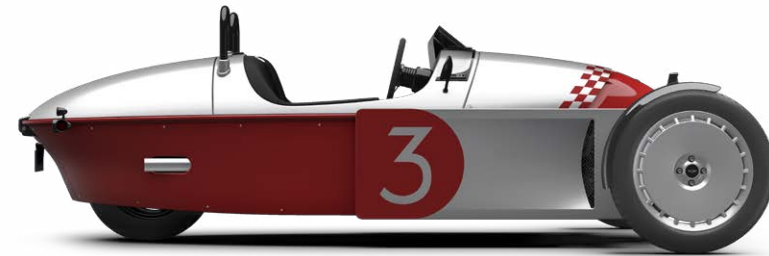

ITEM - EXTERIOR FINISHES	FITMENT	PRICE (INC VAT)
Sport Red Cowl	S	-
Structural Casting - Dark Grey	S	-
Roll Hoops - Black	S	-
Mirrors - Black	S	-
LED Headlights	S	-
Carbon Composite Mud Guards - Black	O	£2,394.00

ITEM - INTERIOR TEXTILES	FITMENT	PRICE (INC VAT)
Grained Mariner Leather - Black	S	-
Plain Stitch Pleating	S	-
Backrest Embroidery - Morgan Wings Logo	S	-
Heated Seats	O	£495.00
Matching Stitching	S	-
Rubber Floor Mat	O	£195.00
Tunnel - Matched To Upholstery	S	-
Cockpit Inserts - Matched To Upholstery	O	£395.00

ITEM - COCKPIT	FITMENT	PRICE (INC VAT)
Body Colour Dashboard	S	-
Cockpit Embellishers - Anodised Black	S	-
Moto-Lita 14" Black/Silver	S	-
Inner Body Finish - Matte Silver	S	-
Lockable Storage	O	£295.00
USB Charging Points	O	£95.00
Quad Lock Phone Mount	O	£245.00
Footwell Lights	O	£145.00
Cup Holder	O	£145.00
Footwell Heater	O	£795.00
Cat S5 Tracker	O	£705.00
Beeline Navigation Unit	O	£295.00
Morgan X Malle Seat Step Guard	O	£95.00
Cockpit Bungee Cords - Black	O	£175.00