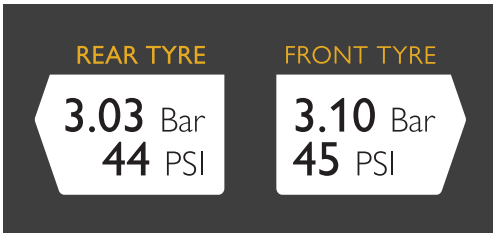

GRAPHICS

Livery Pack 5 - TACTICAL VINYL