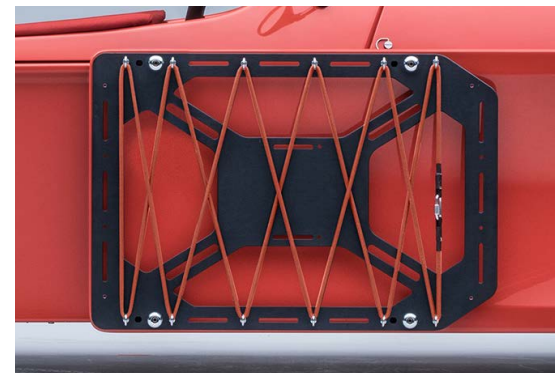

LUGGAGE

Exo Side Racks - Black

Exo Side Racks - Silver

Exo Side Rack Bungees - Black

Exo Side Rack Bungees - Beige

Exo Side Rack Bungees - Orange

LUGGAGE

Morgan x Malle Pannier