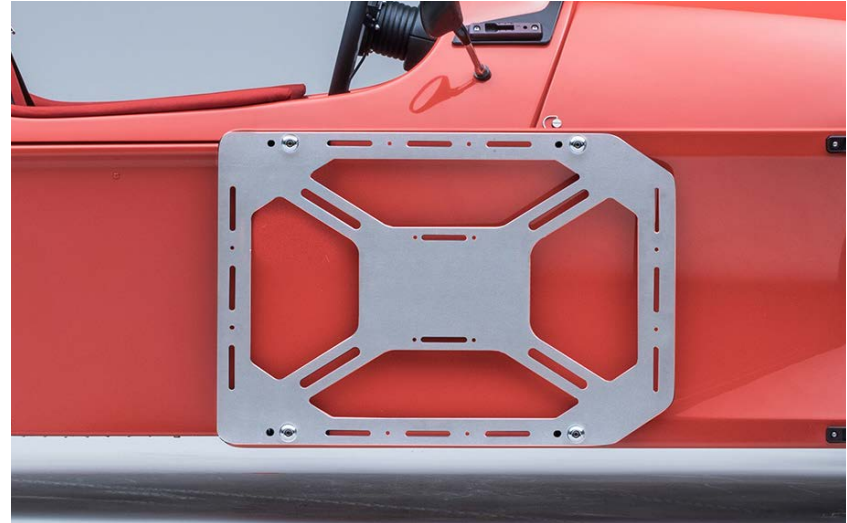

Exo Side Racks - Silver